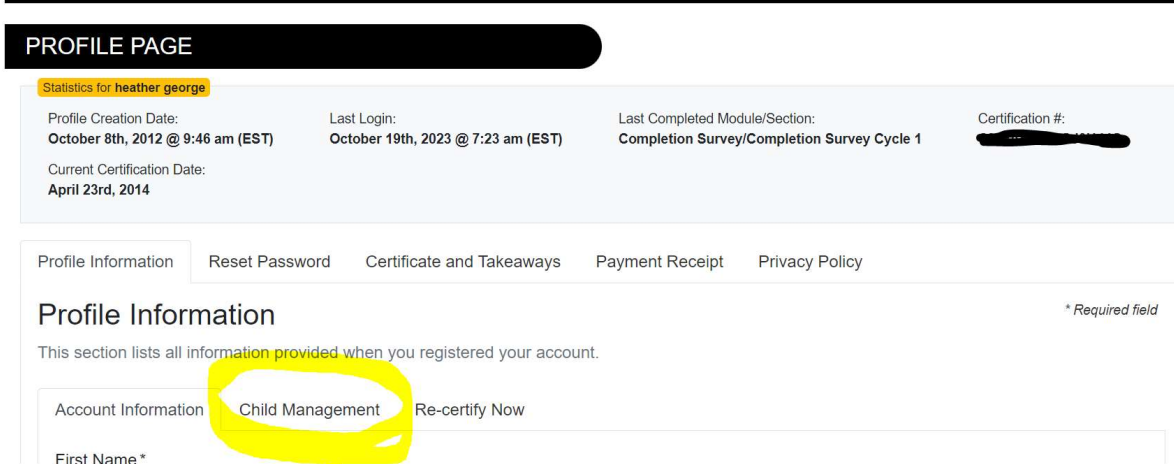

4) Click on Child Management